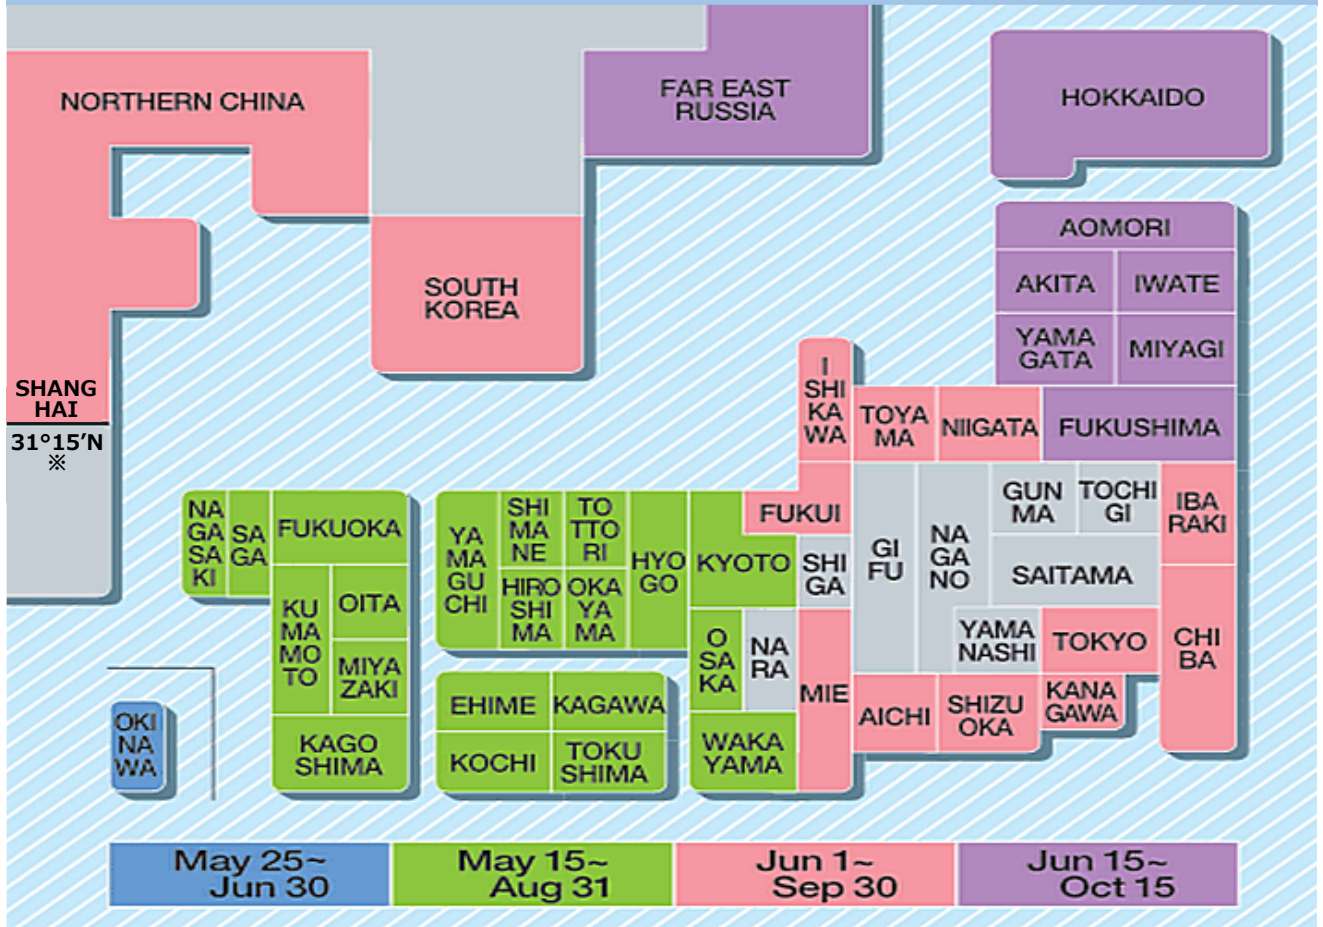

FSMC FLYING PERIODS IN JAPAN

Regulated Areas and Specified Risk Periods (*Note1)

Periods

※ Southern China is included in pink by Chile and Argentina

*Note1 Specified risk periods is the time period when there is a risk of FSMC flight and eggmass deposition